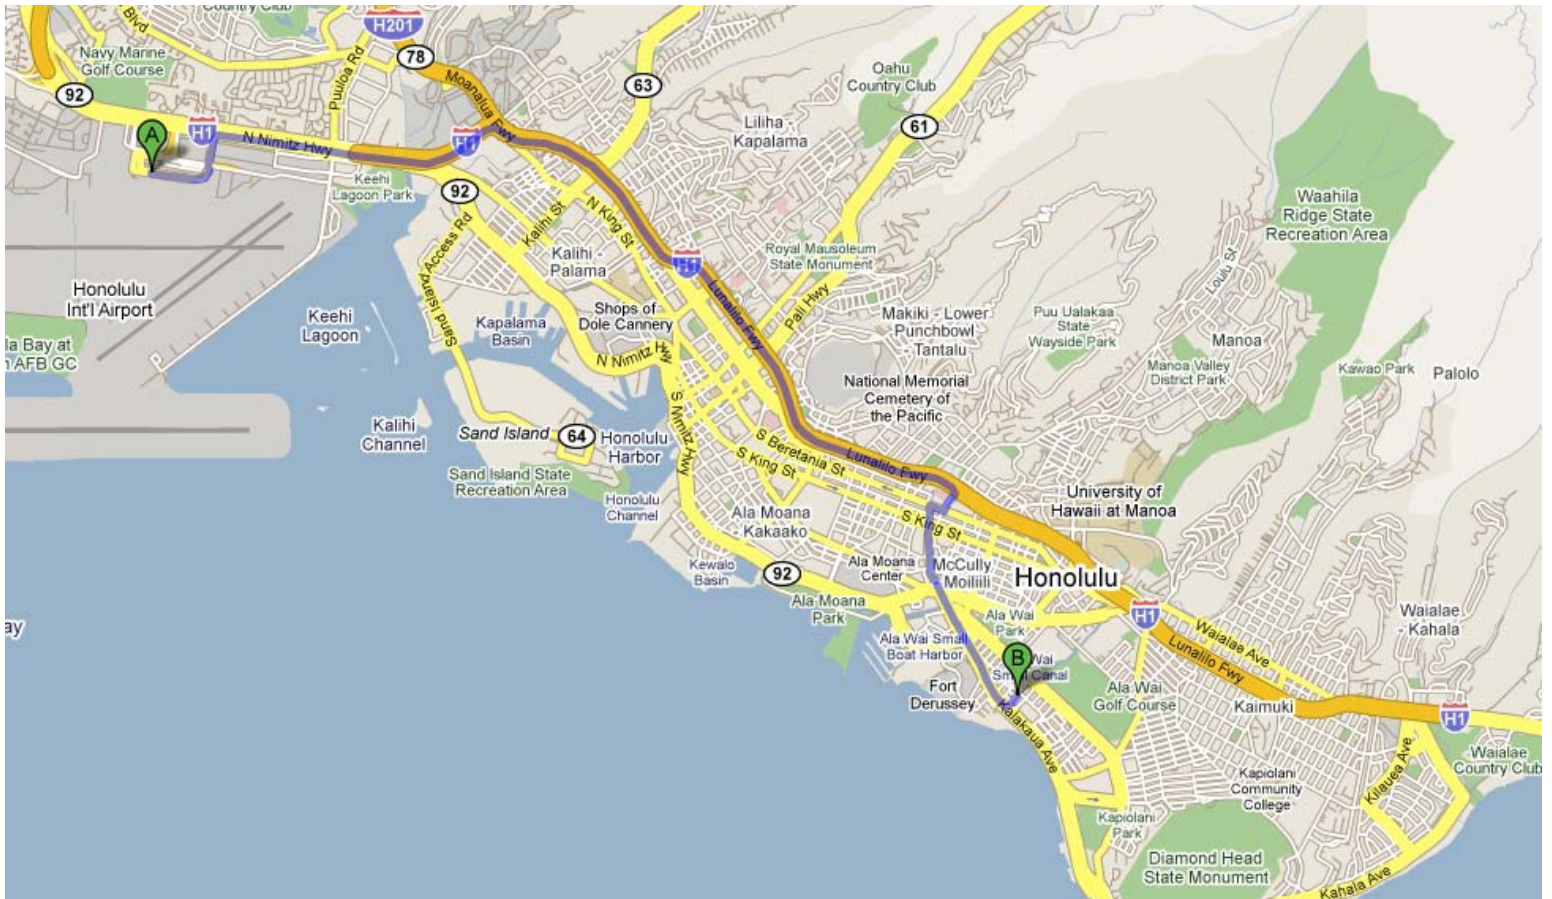

# Driving directions to Waikiki Place Condos

## ☐ Suggested routes

**I-H1 E** **18 mins**  
**8.8 mi**

Ala Moana Blvd/HI-92 19 mins  
8.4 mi

**A** Honolulu Airport

1. Head **east** on **Arrivals** 0.3 mi
2. Take the ramp to **I-H1 E** 0.3 mi
3. Keep **right** at the fork, follow signs for **I-H1/Honolulu** and merge onto **I-H1 E** 6.3 mi
4. Take exit **23** for **Punahou St** 0.2 mi
5. Turn **right** at **Punahou St** 0.1 mi
6. Turn **right** at **S Beretania St** 0.1 mi
7. Turn **left** at **Kalakaua Ave** 1.4 mi
8. Turn **left** at **Lewers St** 272 ft  
Destination will be on the left

# LEAVING AIRPORT

# ARRIVING AT MARINE SURF (364 Seaside Ave)